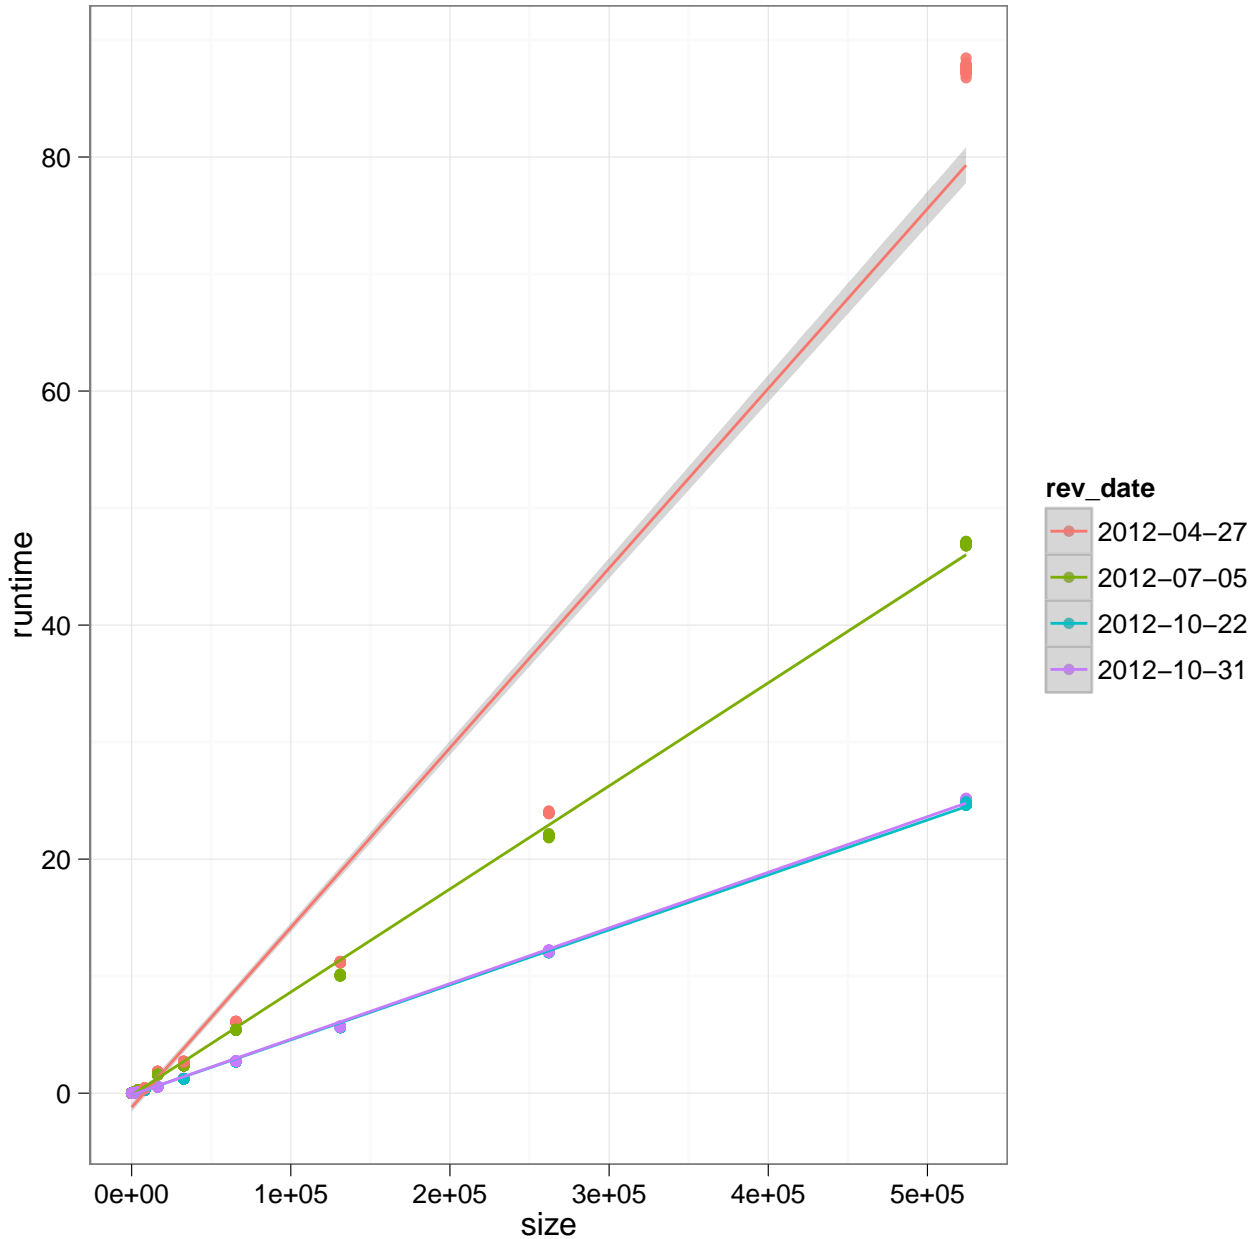

Runtime function of size

Regression coefficient of runtime function of revision date

Walltime function of size

Regression coefficient of walltime function of revision date

Memory size function of size

Regression coefficient of memory usage function of revision date