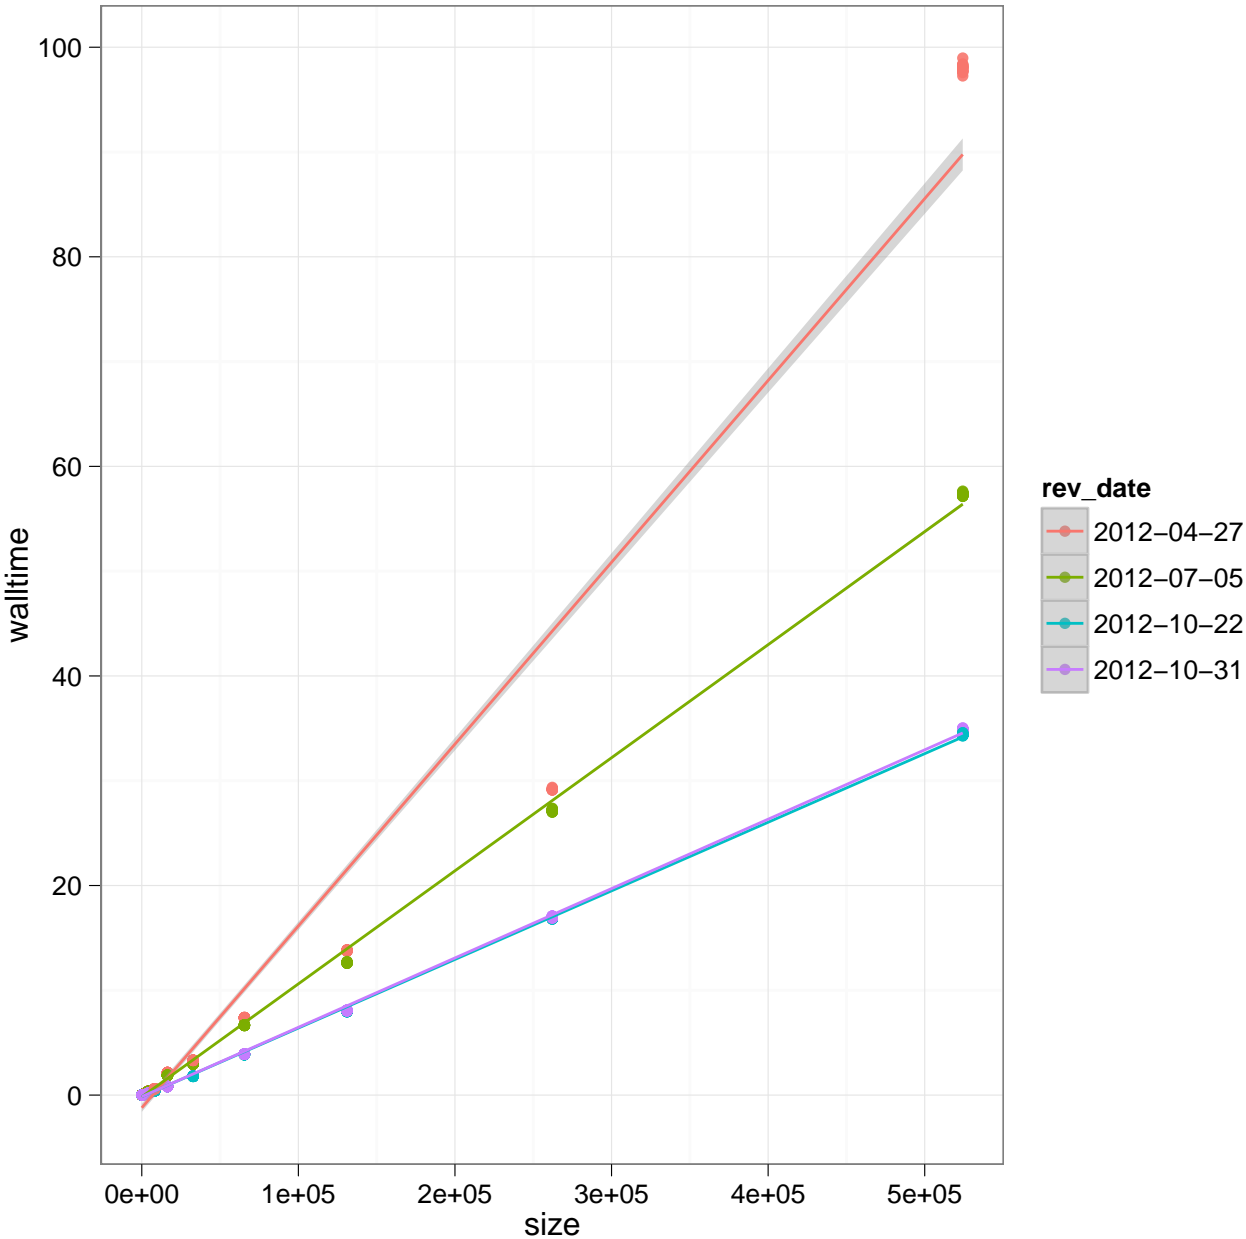

Runtime function of size

Regression coefficient of runtime function of revision date

Walltime function of size

Regression coefficient of walltime function of revision date

Memory size function of size

Regression coefficient of memory usage function of revision date