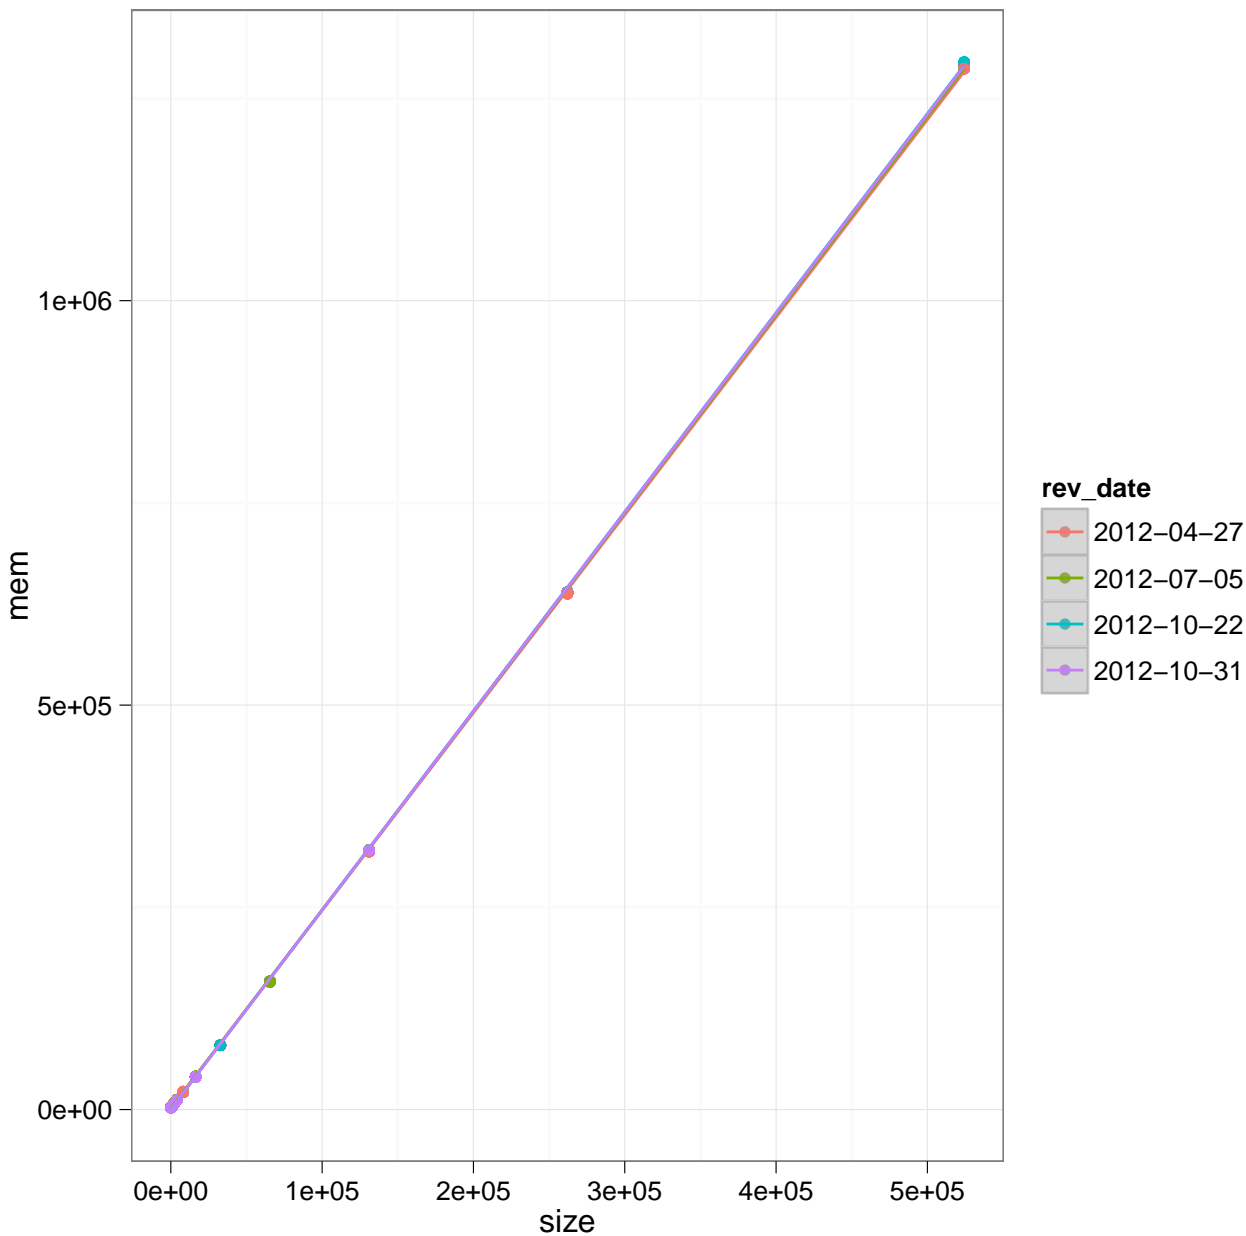

Runtime function of size

Regression coefficient of runtime function of revision date

Walltime function of size

Regression coefficient of walltime function of revision date

Memory size function of size

Regression coefficient of memory usage function of revision date